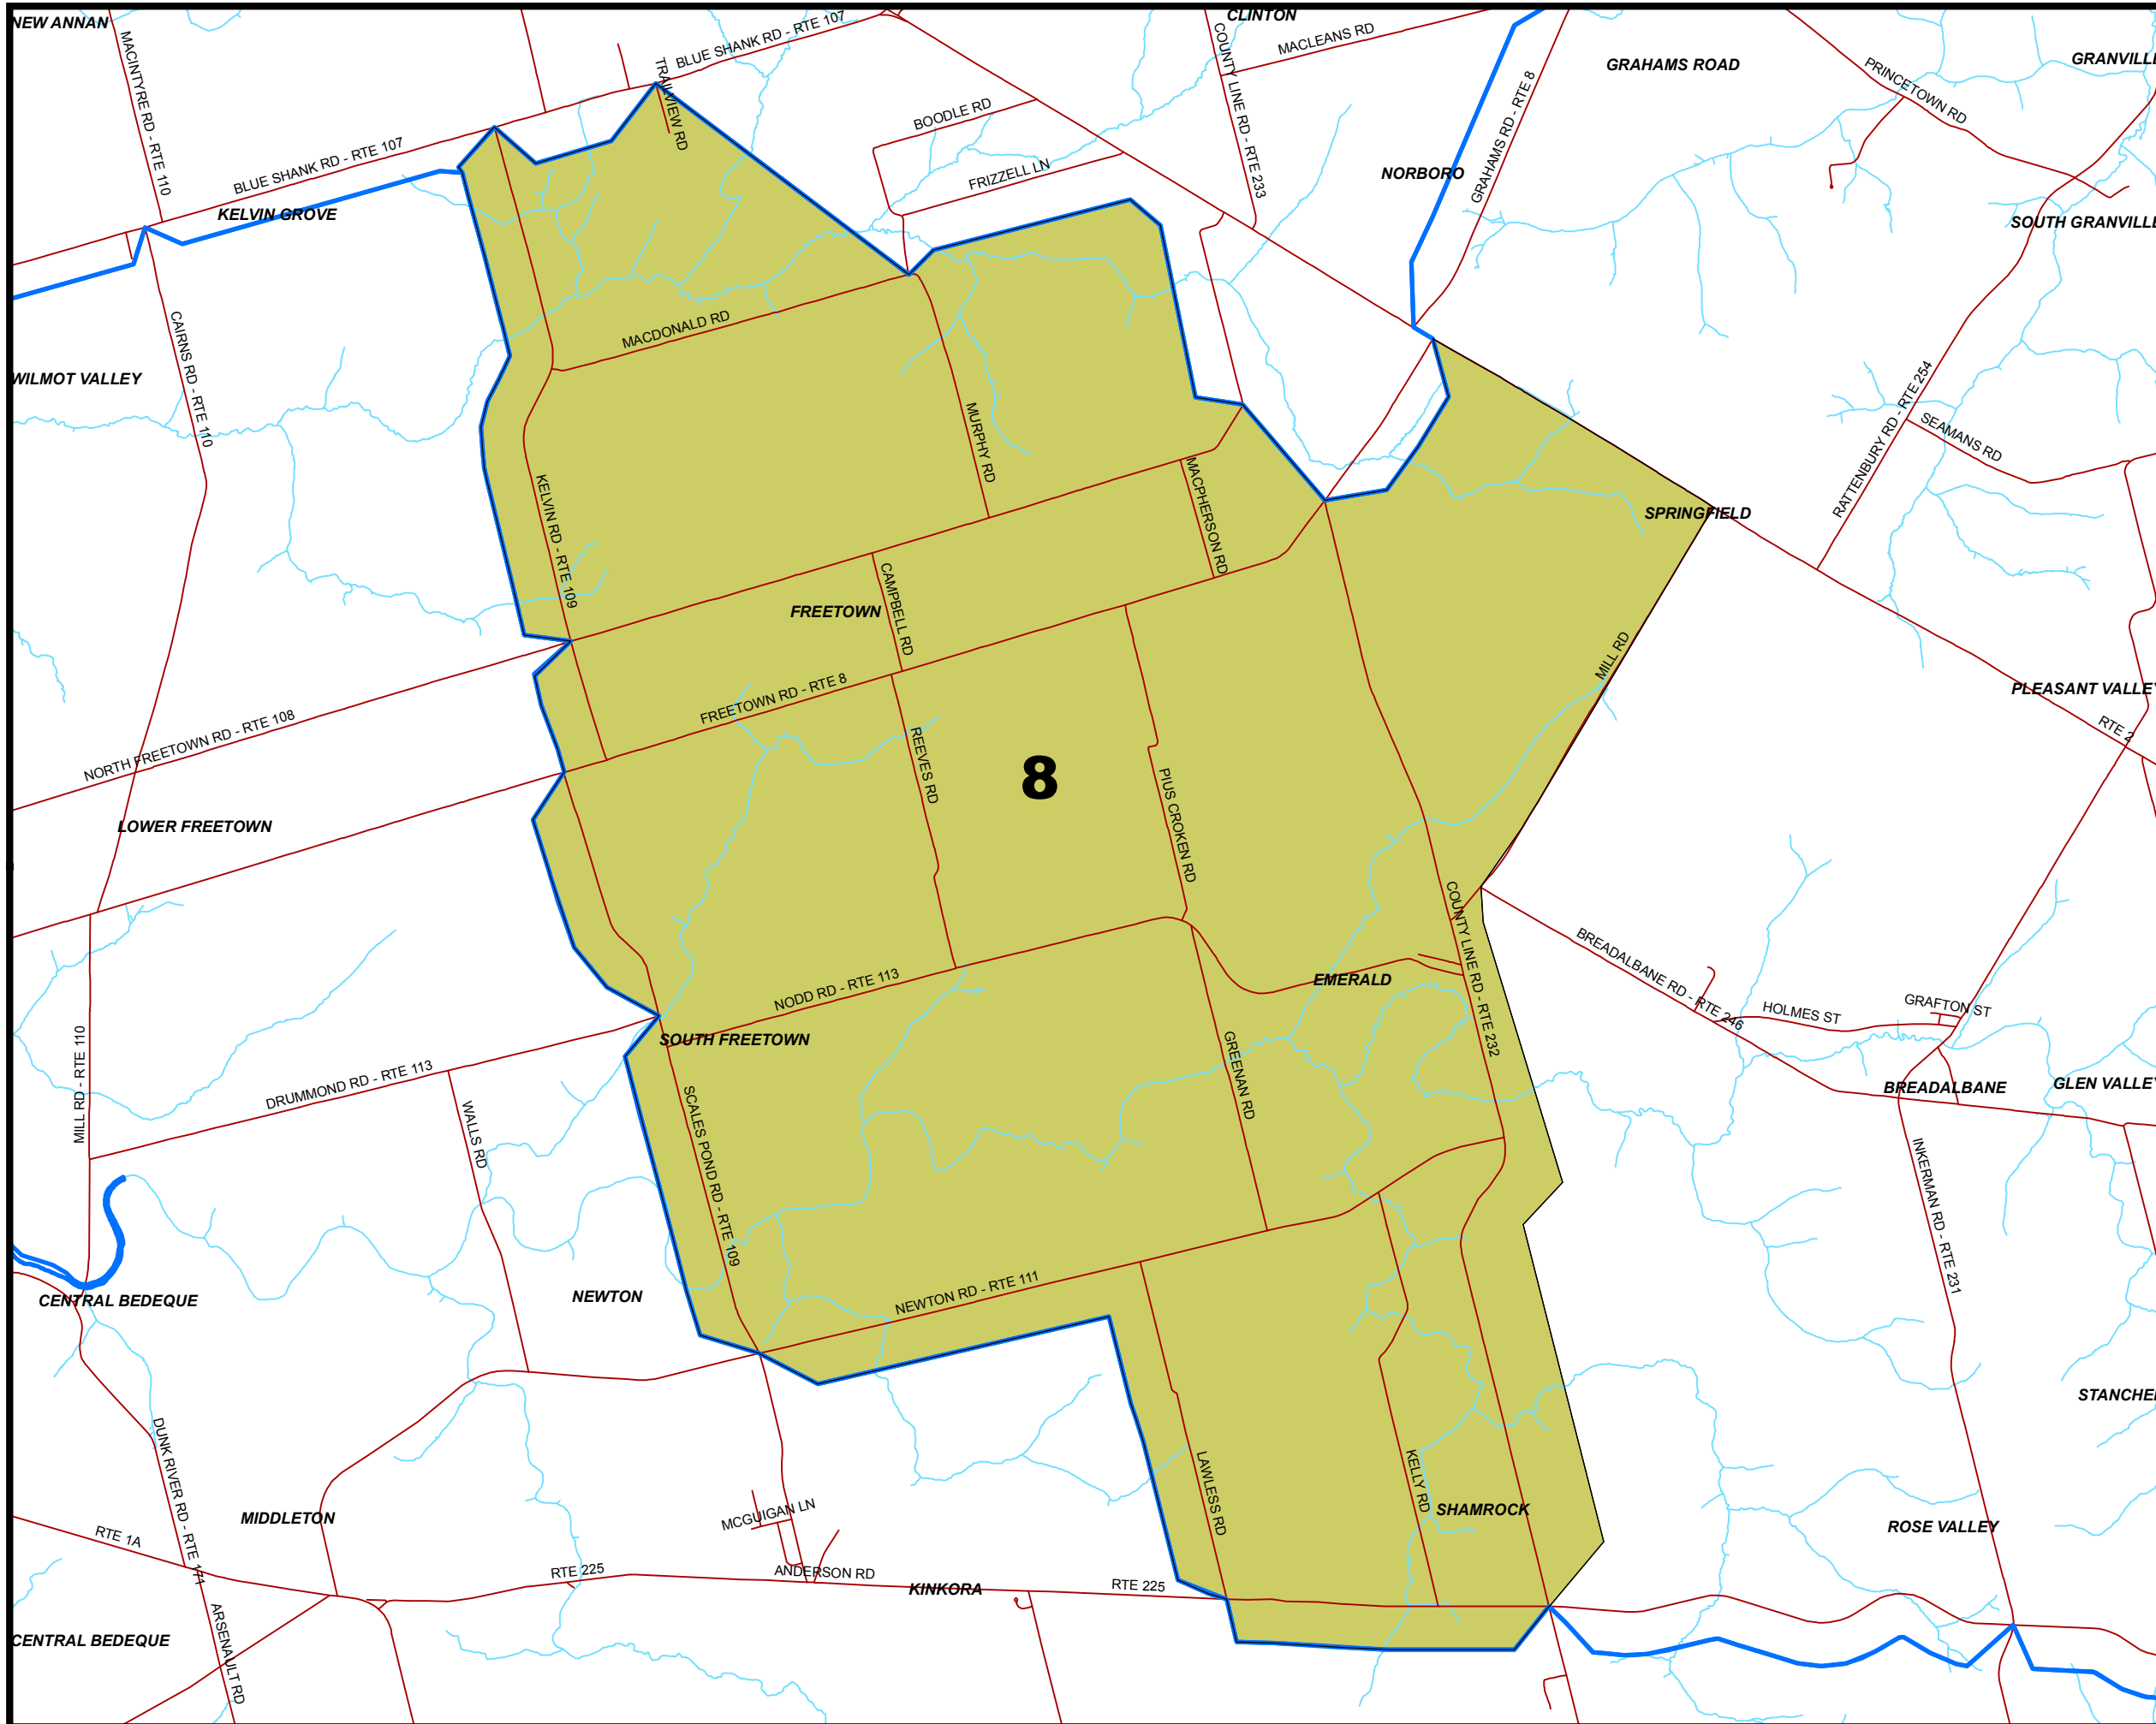

**Provincial Electoral District**

No. 18  
Rustico - Emerald

**Polling Division**

No. 8  
EMERALD

**Legend**

 Polling Division

Note:  
The maps are designed as a general index of the electoral district divisions and are not intended to be used for measurements or for legal purposes.