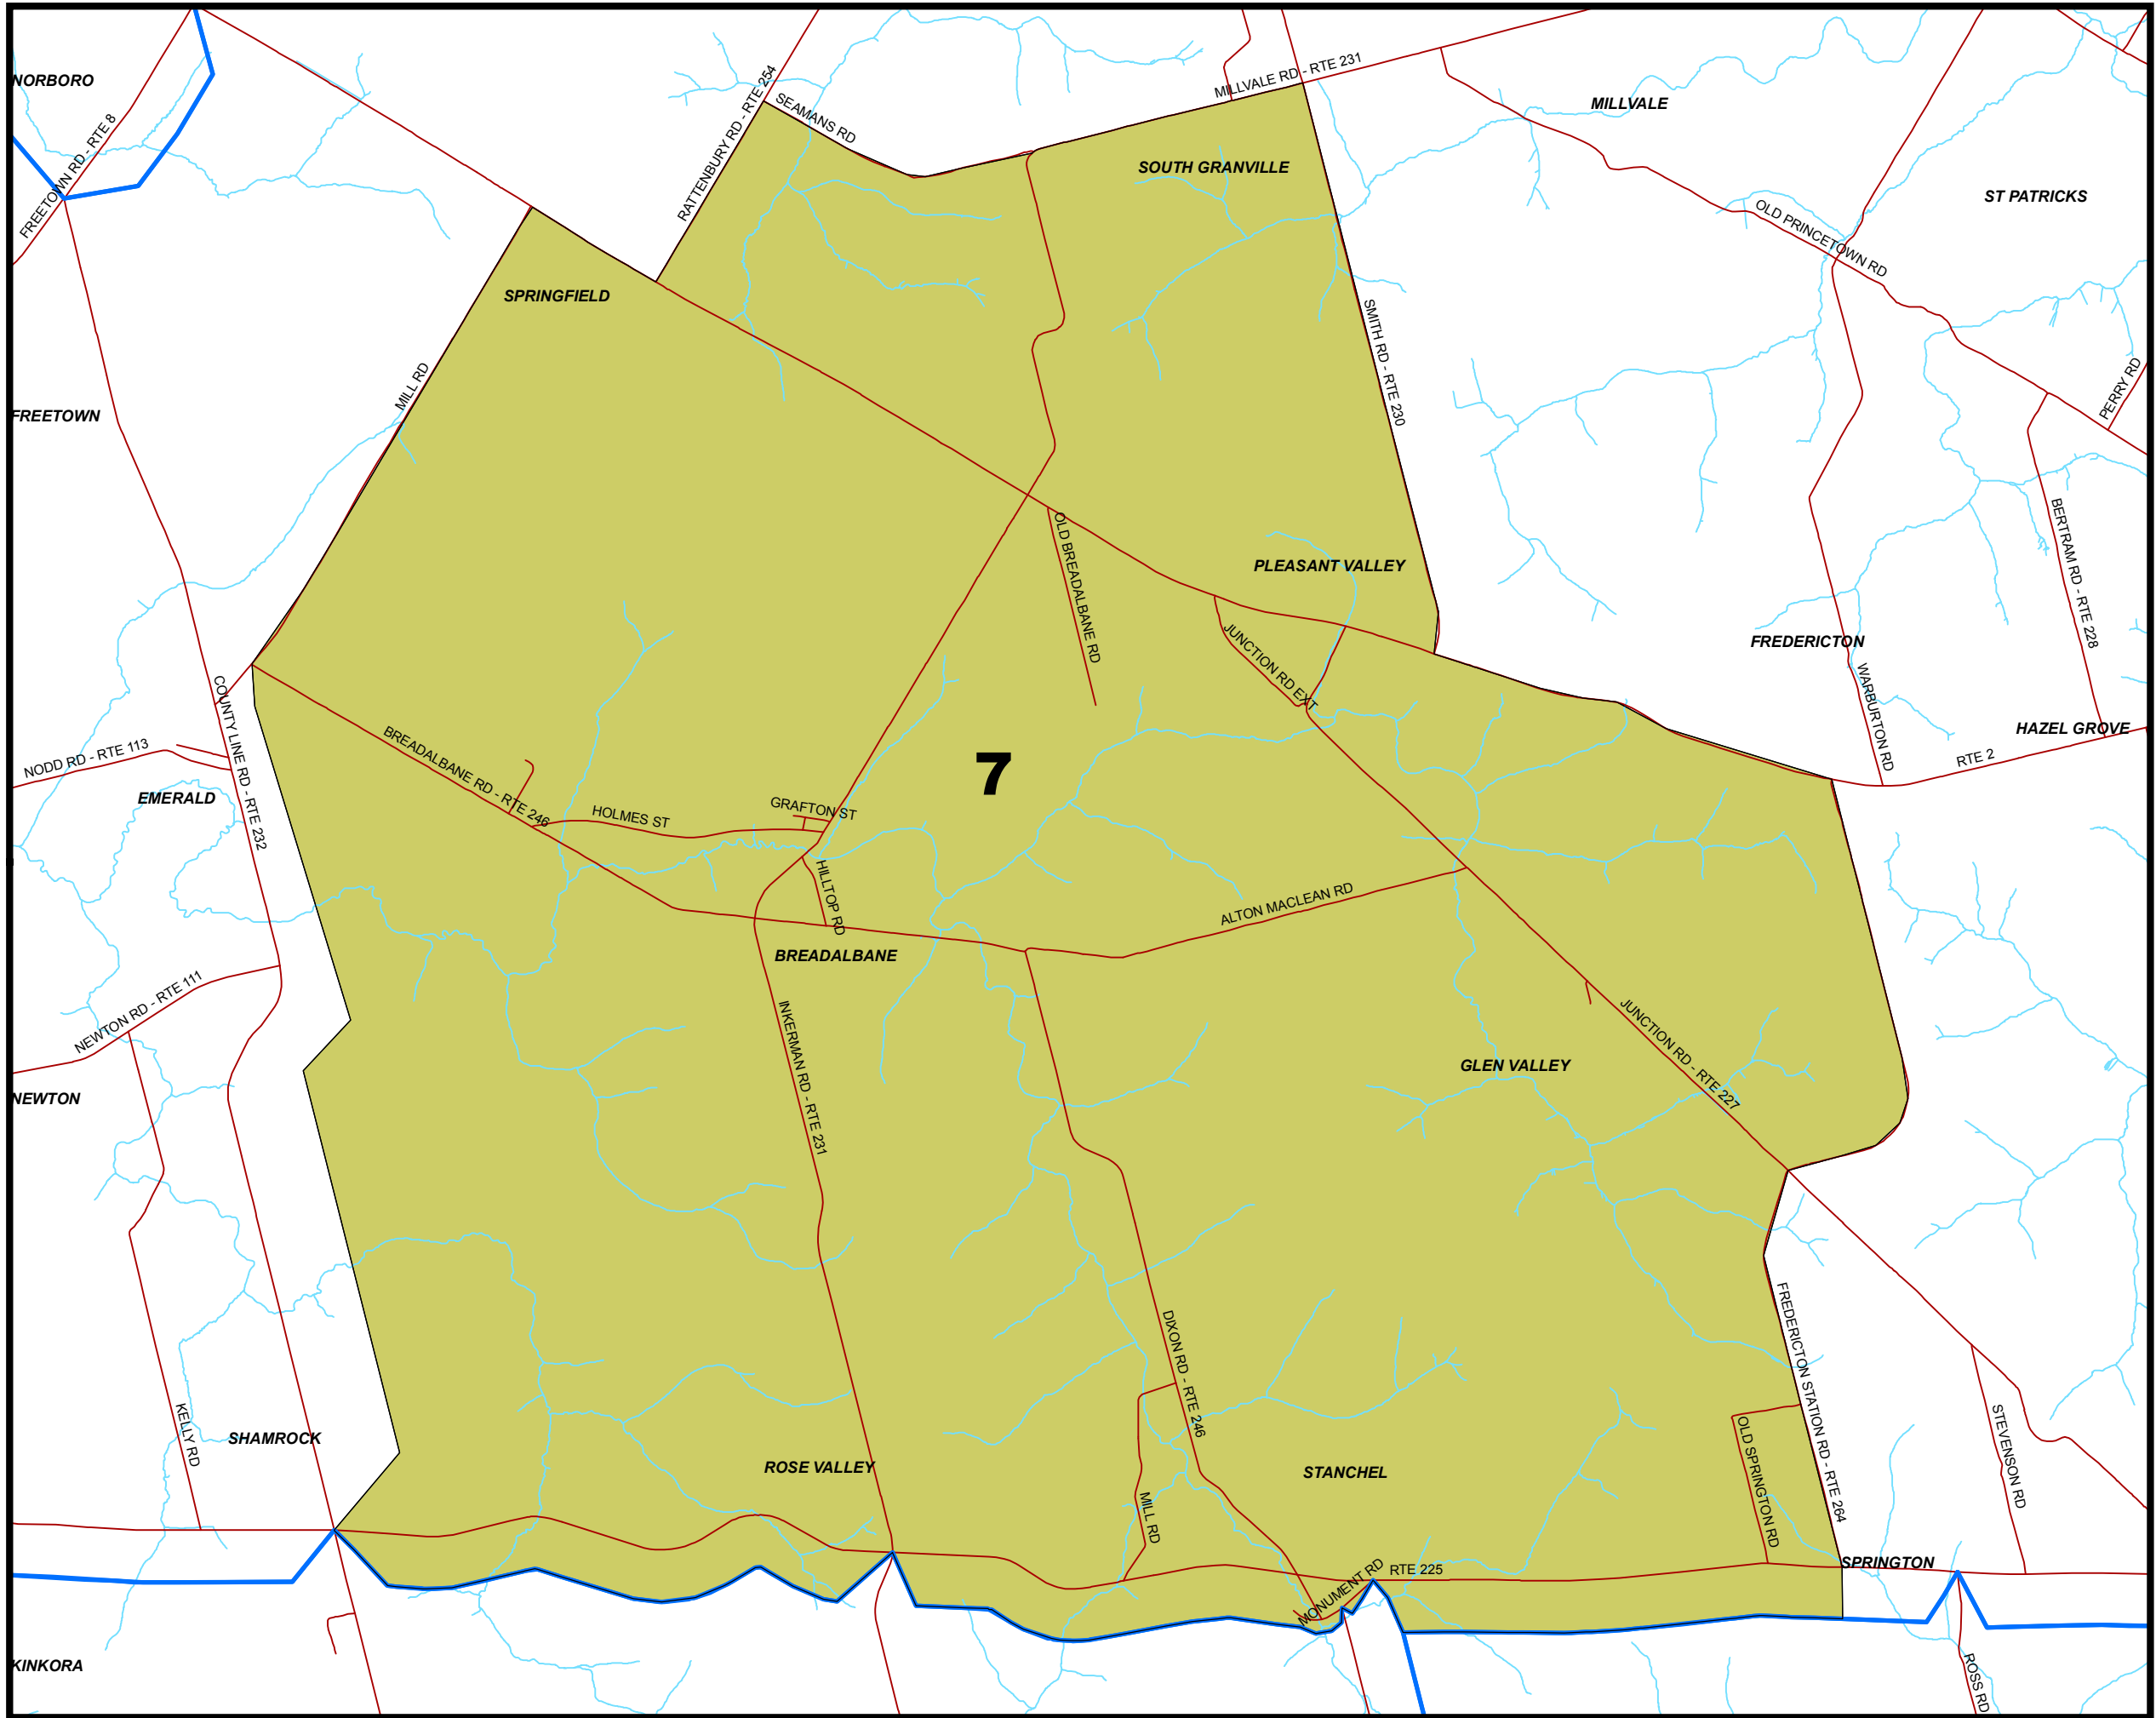

Provincial Electoral District

No. 18
Rustico - Emerald

Polling Division

No. 7
BREADALBANE

Legend

Polling Division

Note:
The maps are designed as a general index of the electoral district divisions and are not intended to be used for measurements or for legal purposes.

176 Great George Street, Suite 160
Charlottetown, PE C1A 4K9
1-888-234-8683
www.electionspei.ca