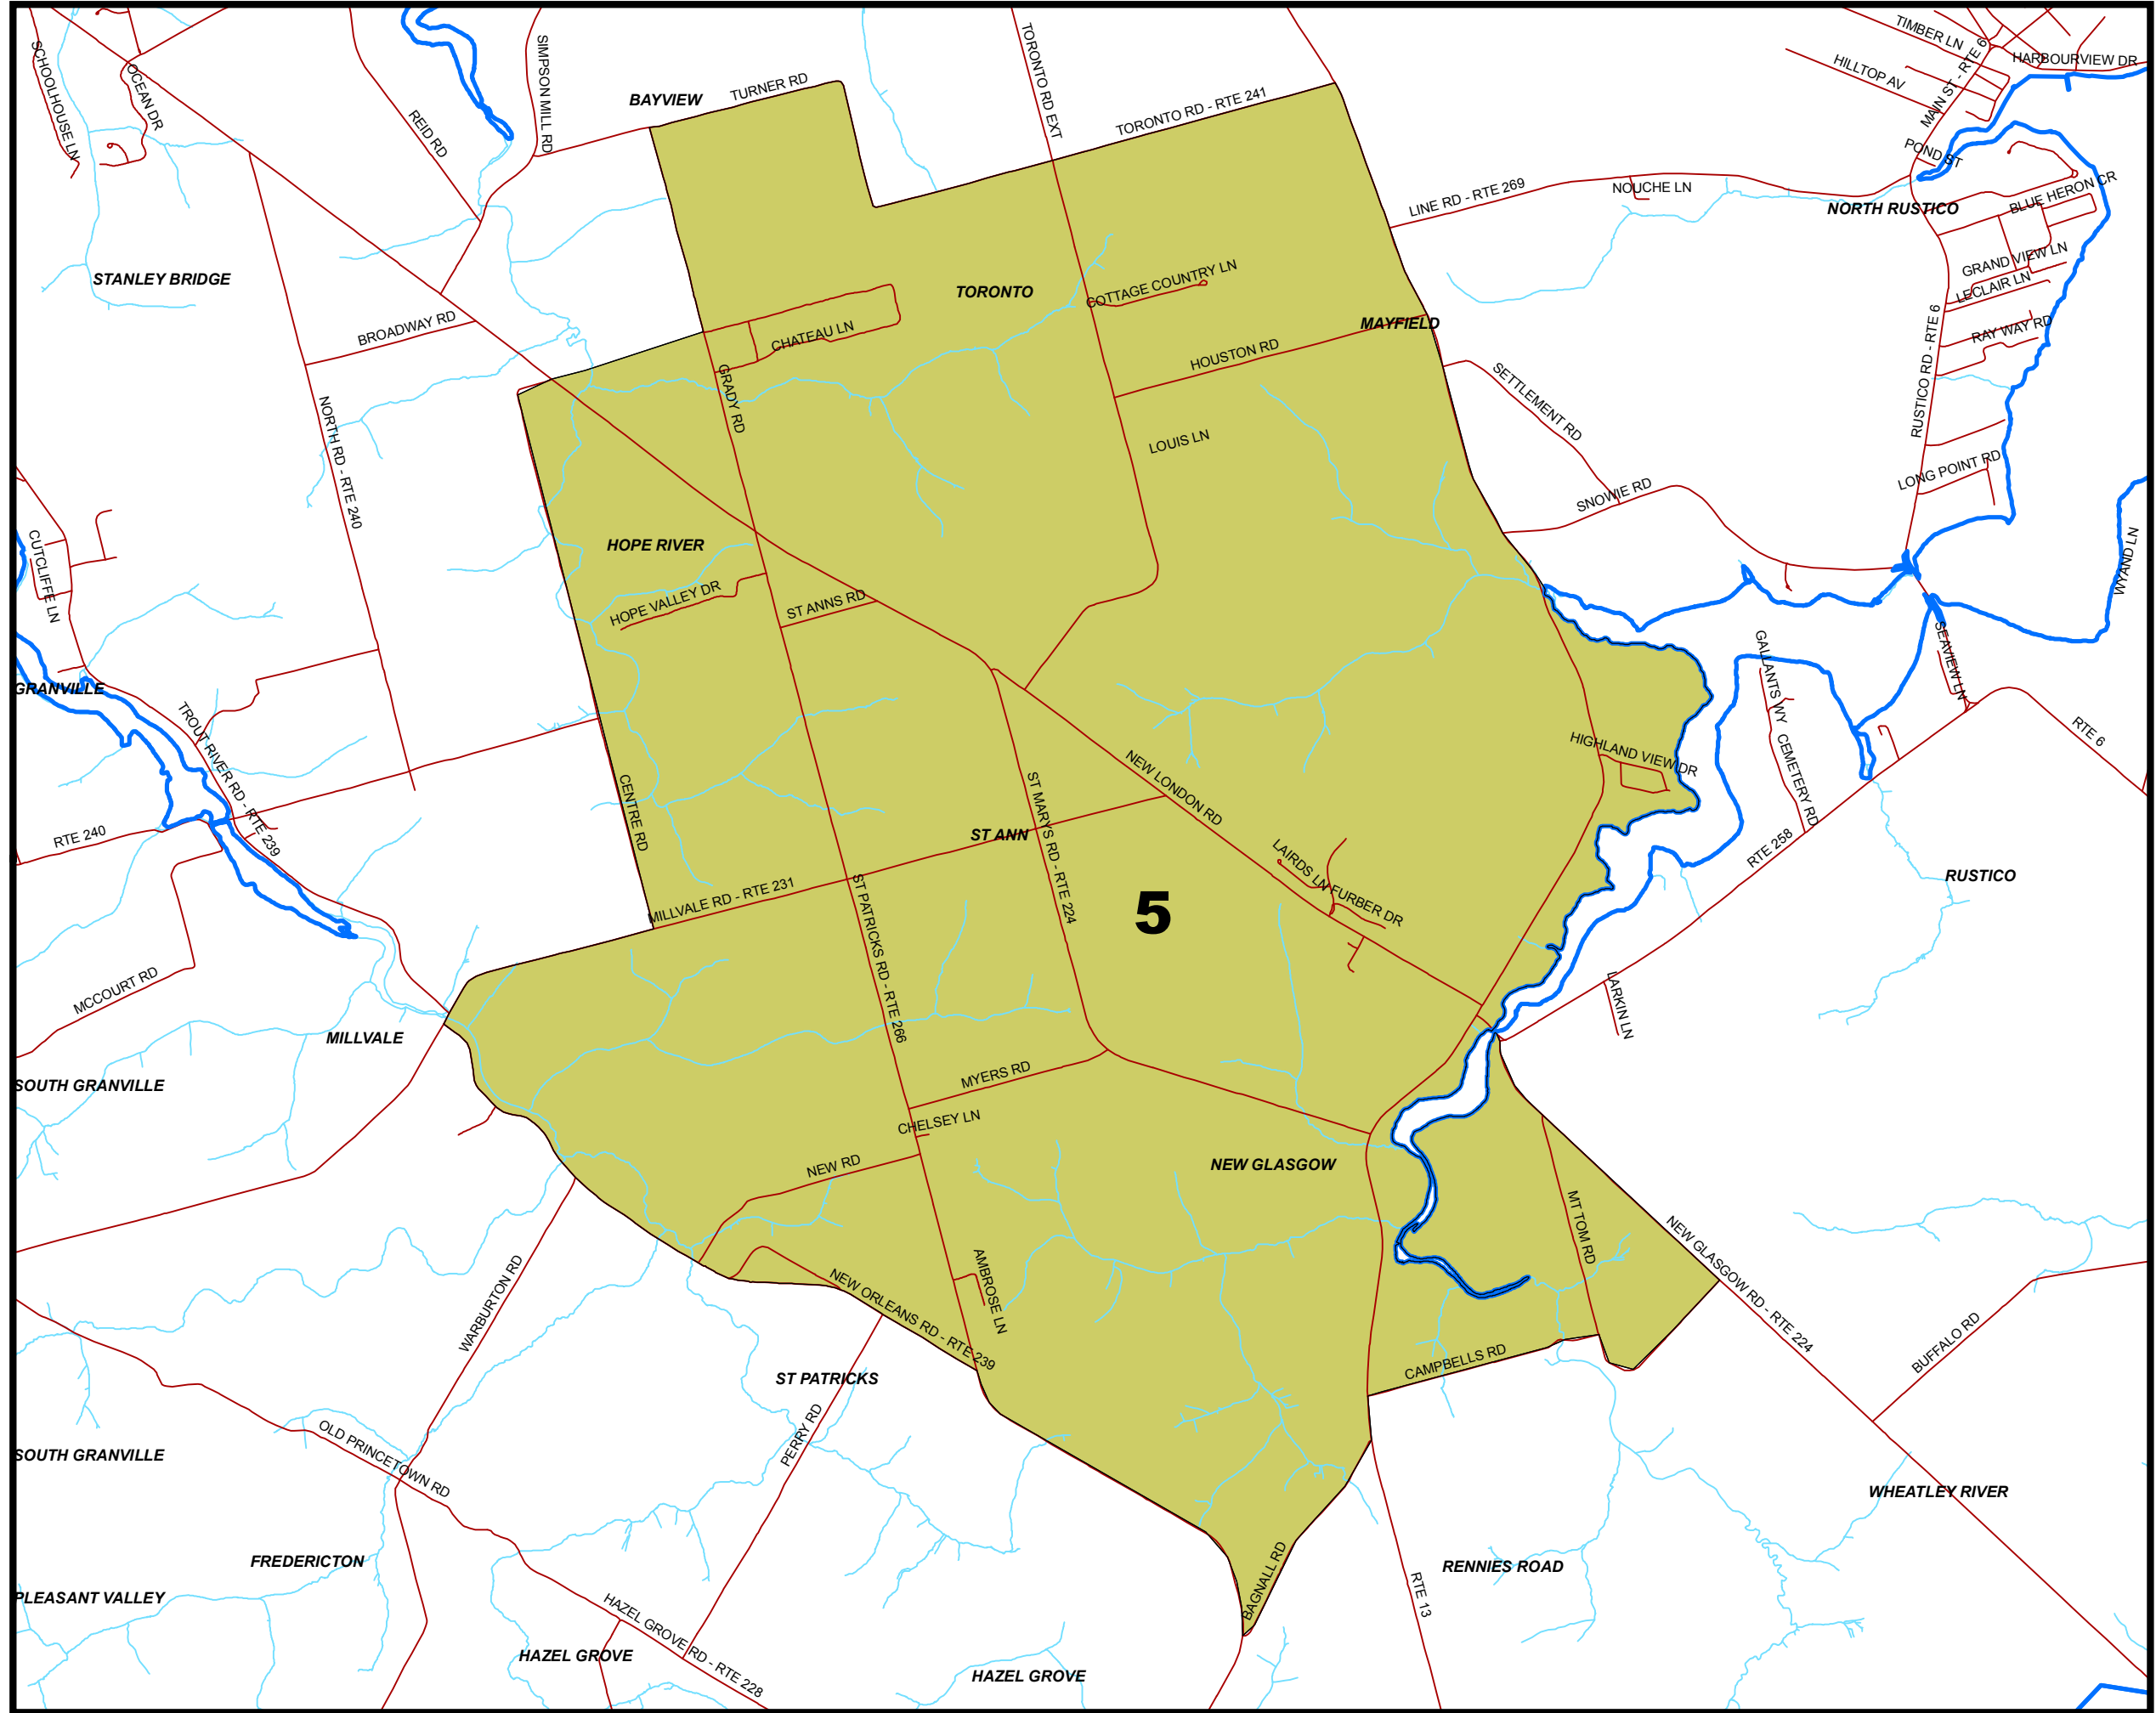

Provincial Electoral District

No. 18
Rustico - Emerald

Polling Division

No. 5
ST ANN

Legend

Polling Division

Note:
The maps are designed as a general index of the electoral district divisions and are not intended to be used for measurements or for legal purposes.

176 Great George Street, Suite 160
Charlottetown, PE C1A 4K9
1-888-234-8683
www.electionspei.ca