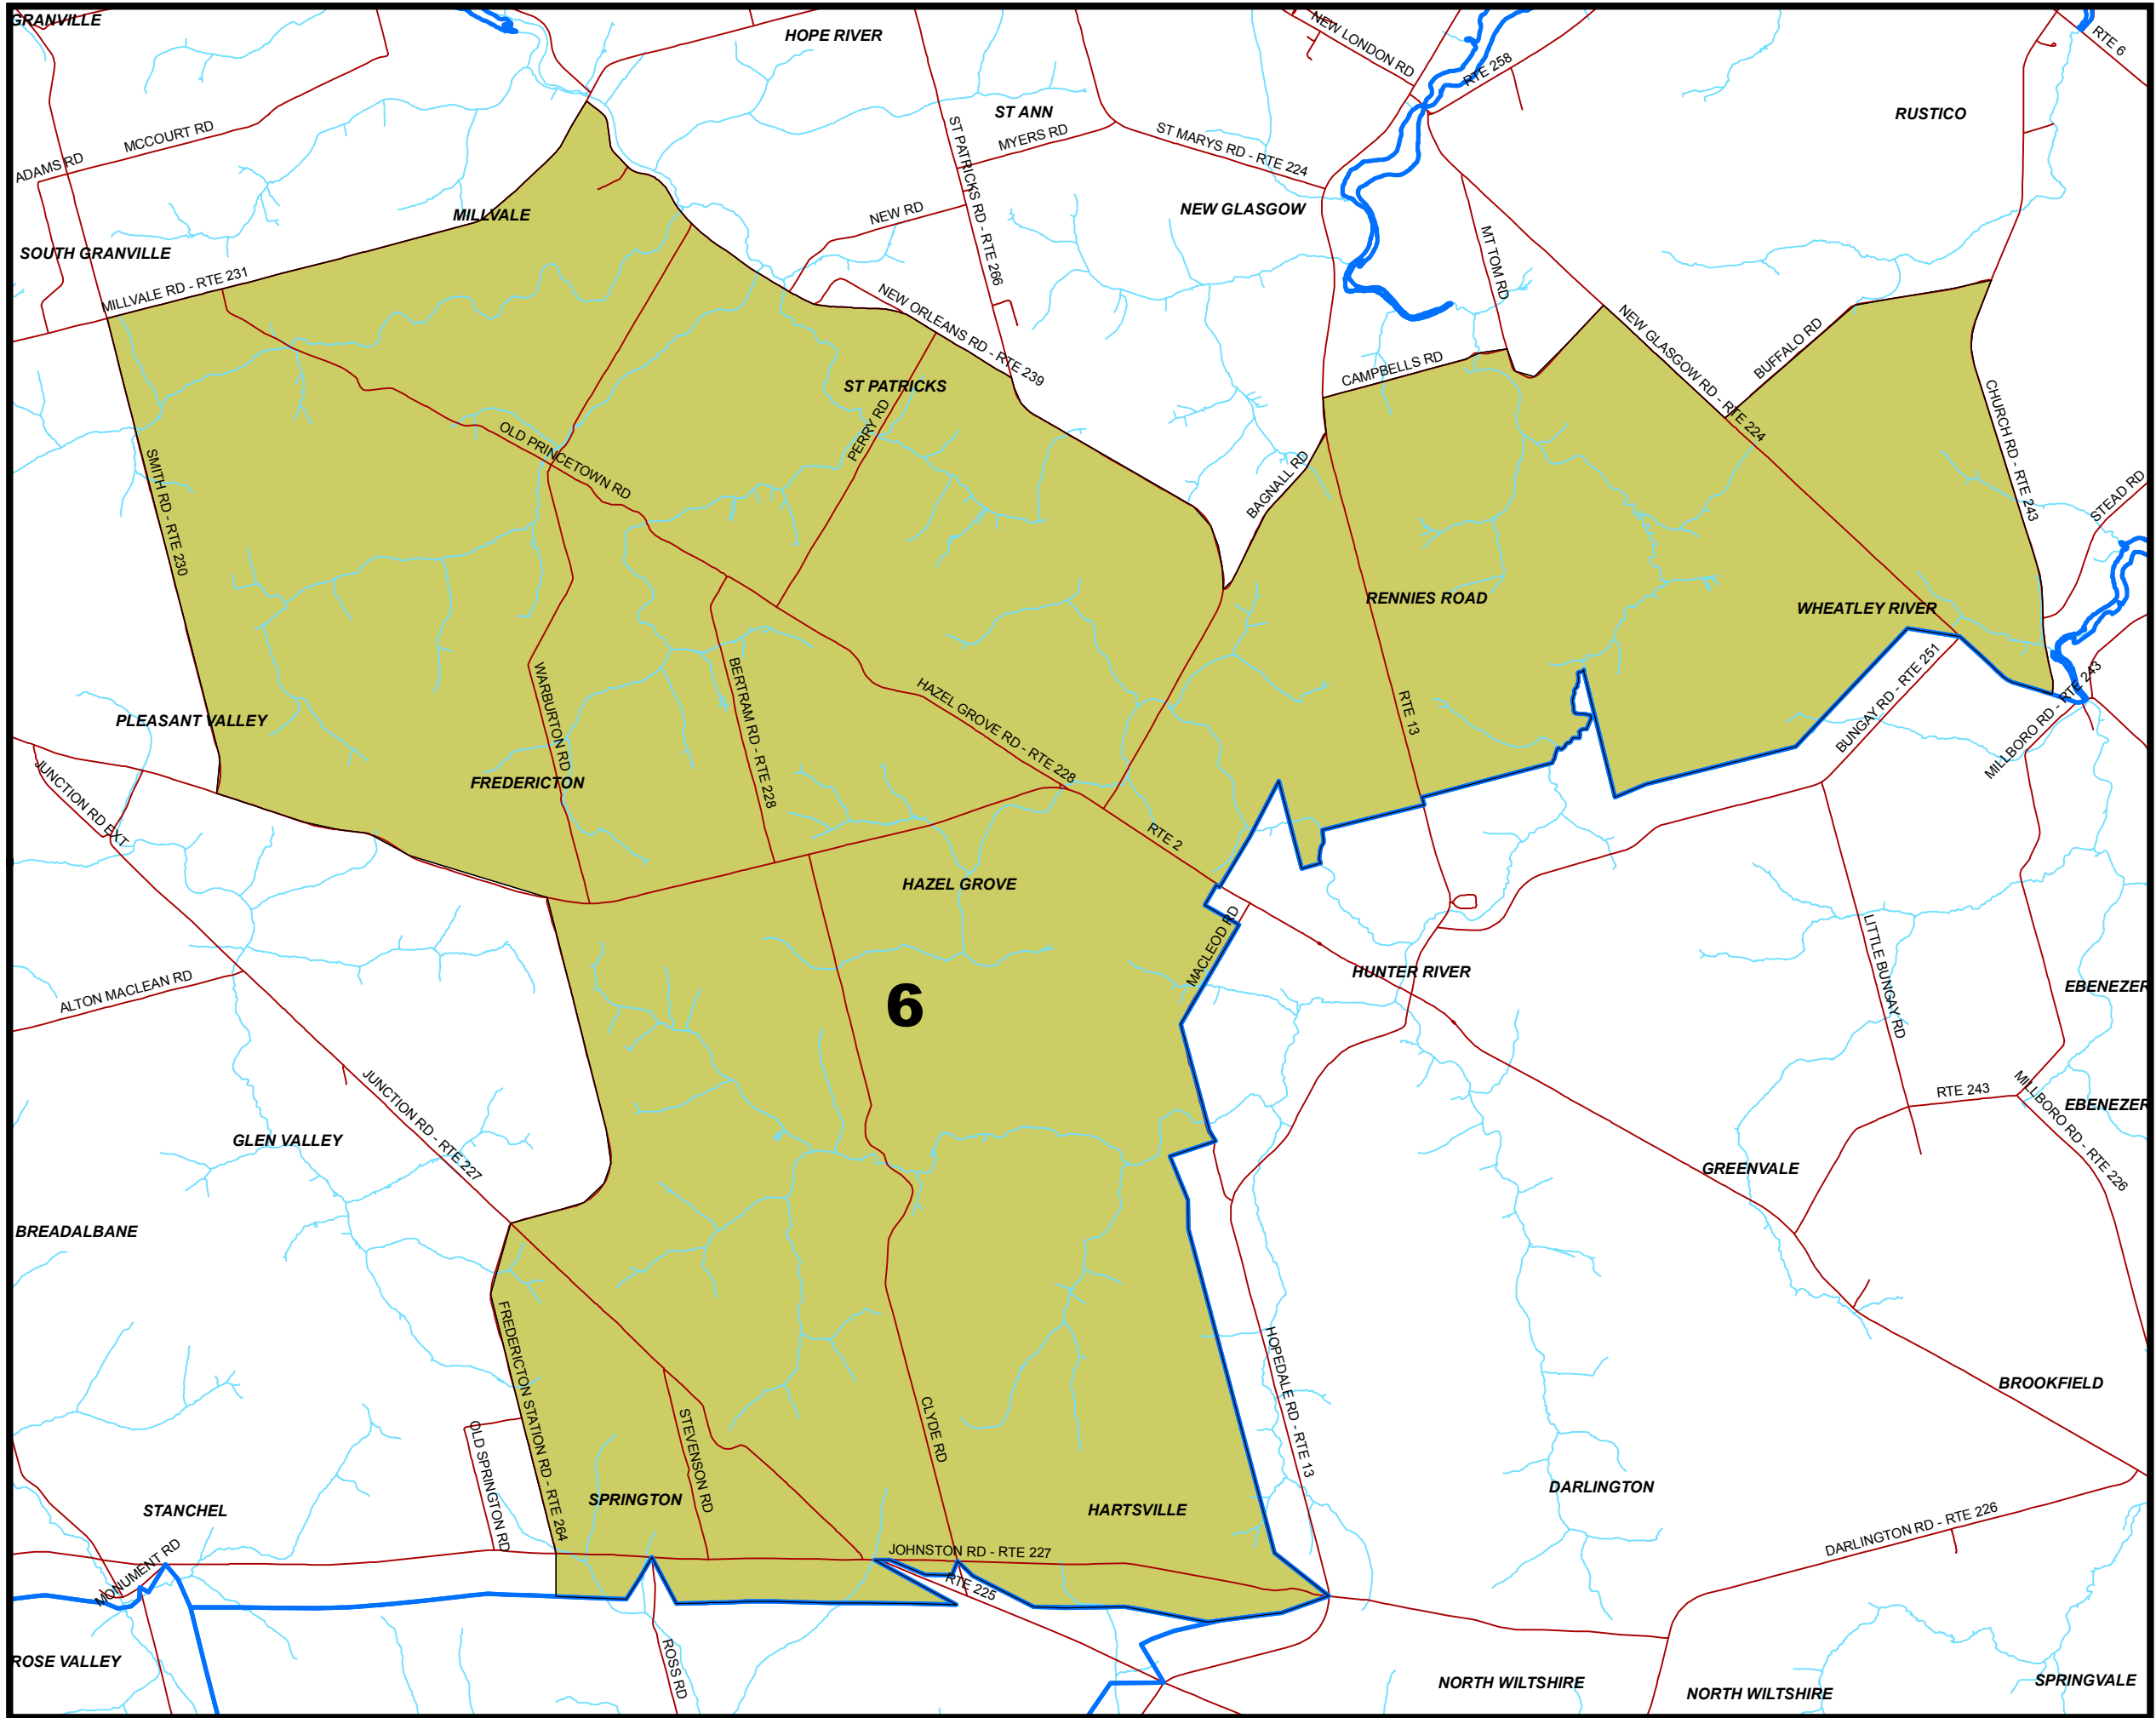

**Provincial Electoral District**

No. 18  
Rustico - Emerald

**Polling Division**

No. 6  
HAZEL GROVE

**Legend**

 Polling Division

Note:  
The maps are designed as a general index of the electoral district divisions and are not intended to be used for measurements or for legal purposes.