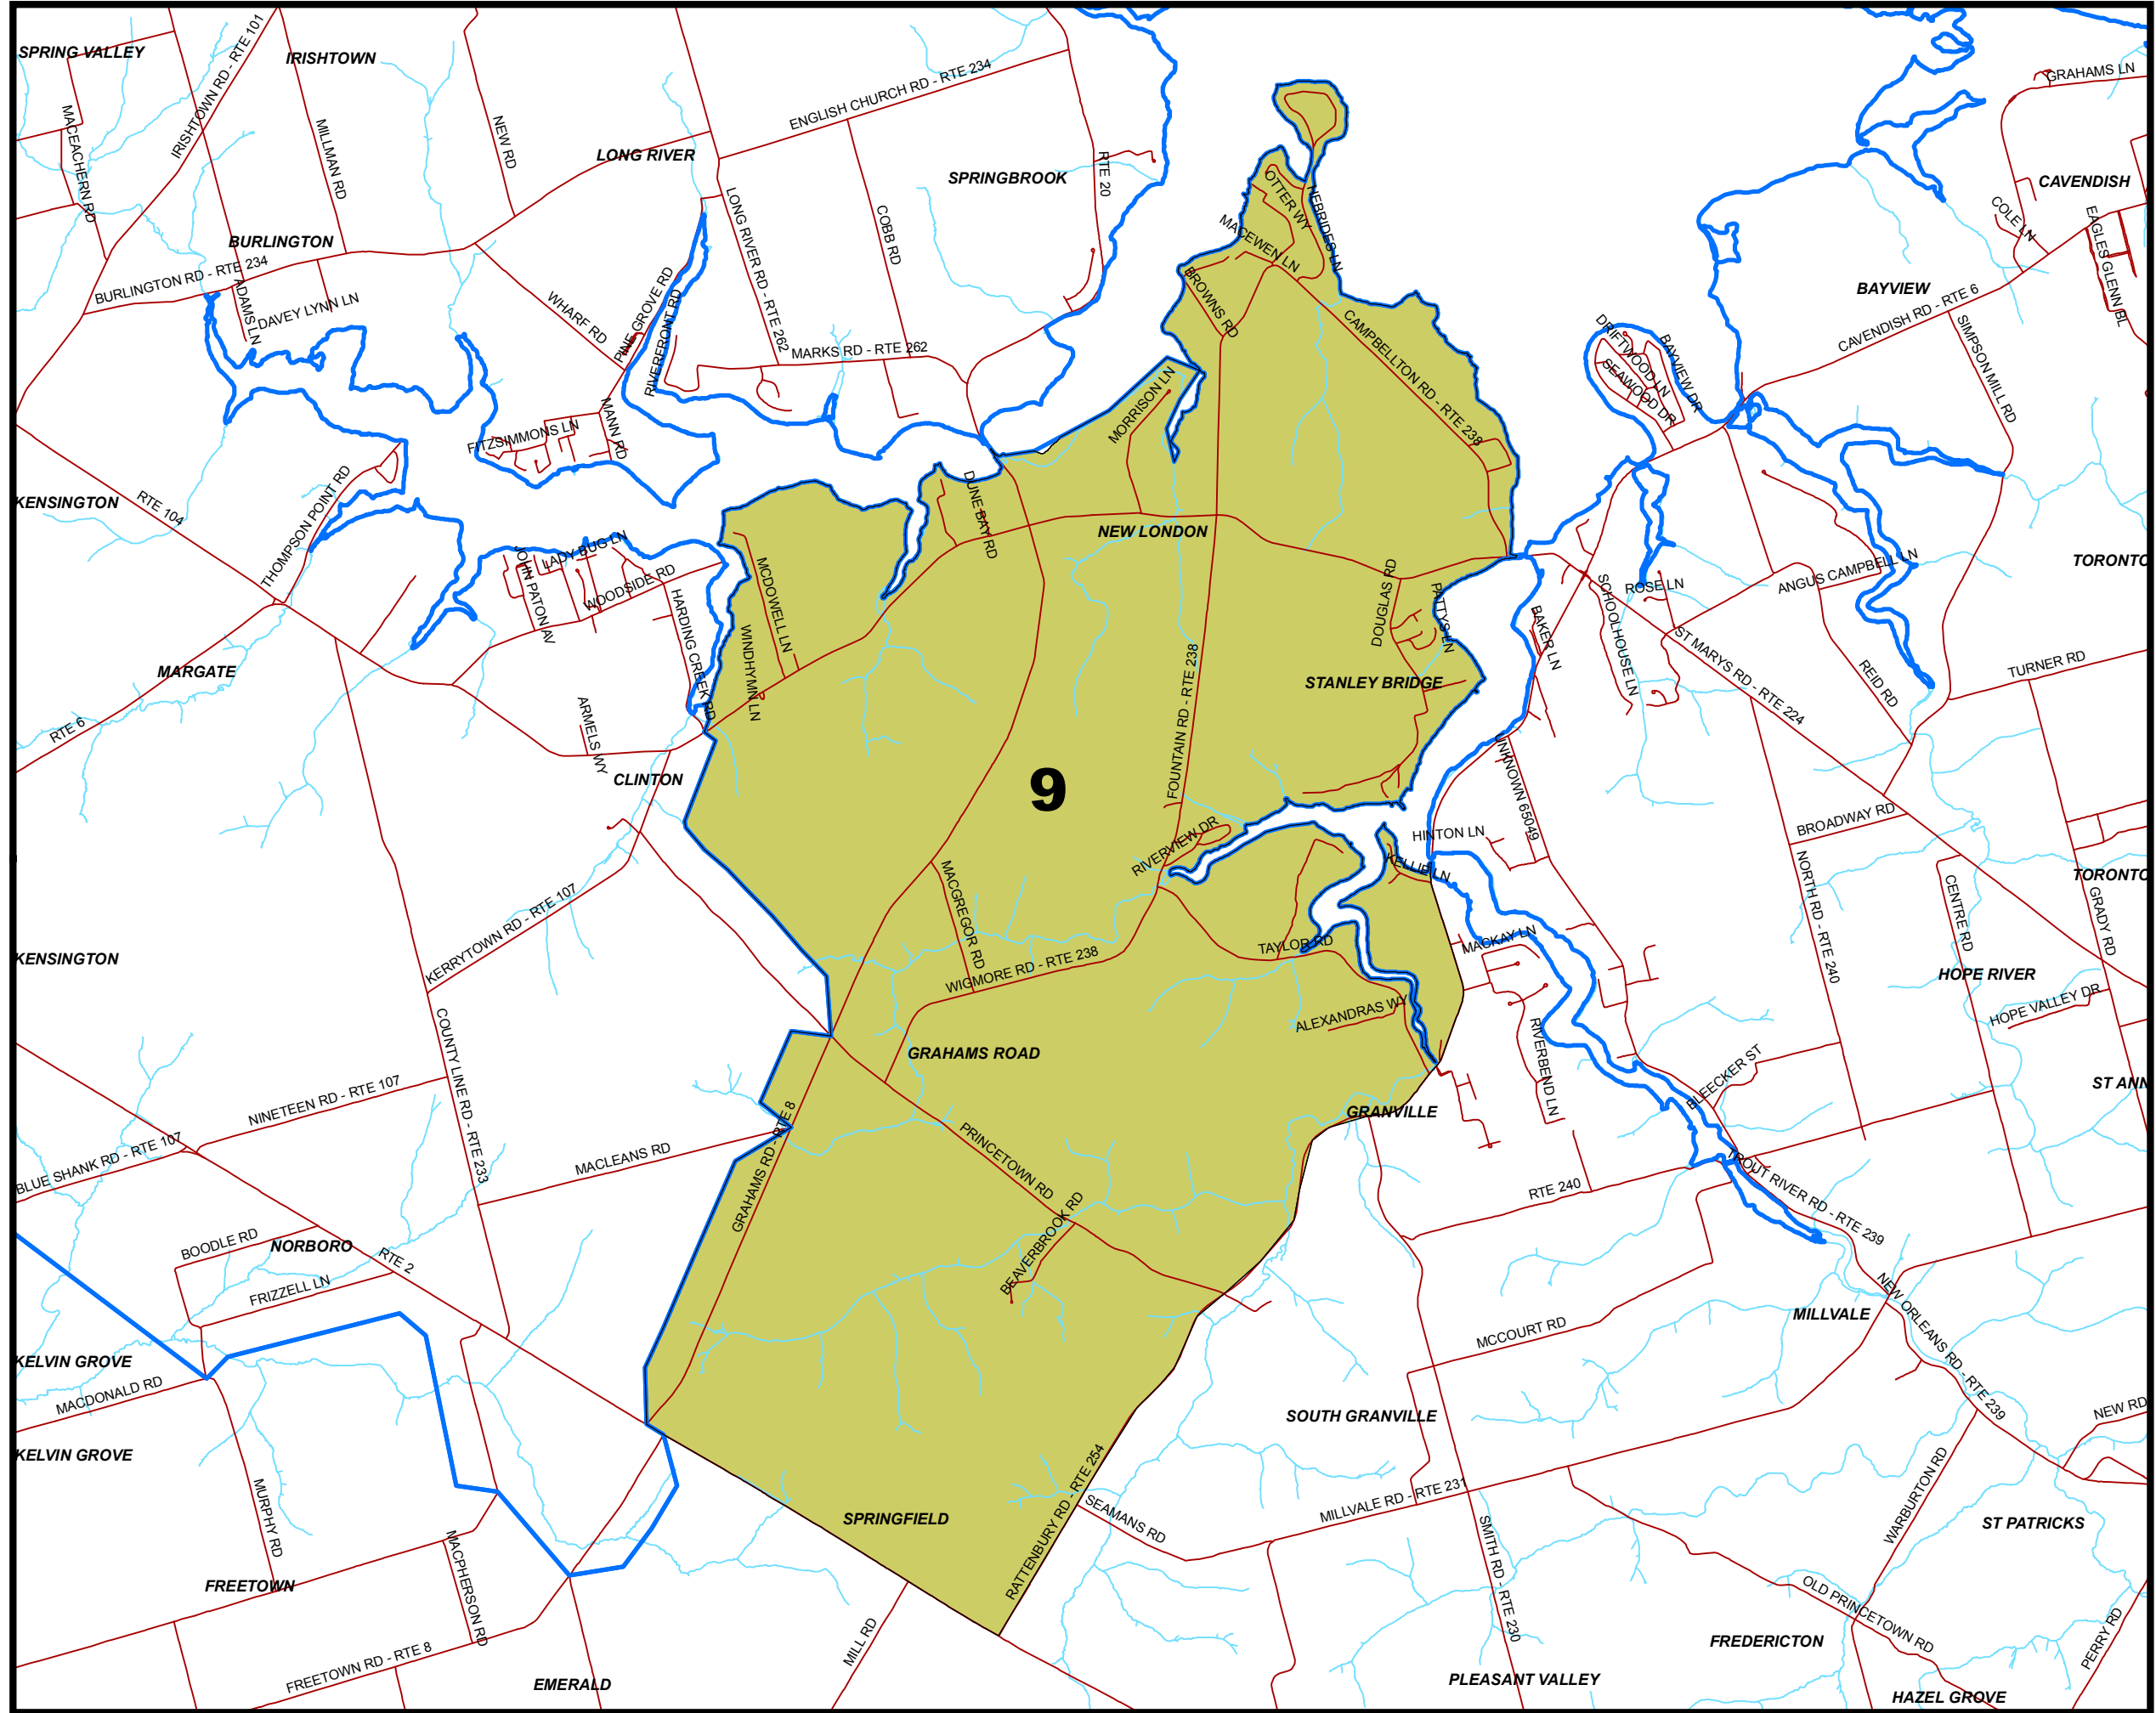

Provincial Electoral District

No. 18
Rustico - Emerald

Polling Division

No. 9
NEW LONDON

Legend

Polling Division

Note:
The maps are designed as a general index of the electoral district divisions and are not intended to be used for measurements or for legal purposes.

176 Great George Street, Suite 160
Charlottetown, PE C1A 4K9
1-888-234-8683
www.electionspei.ca