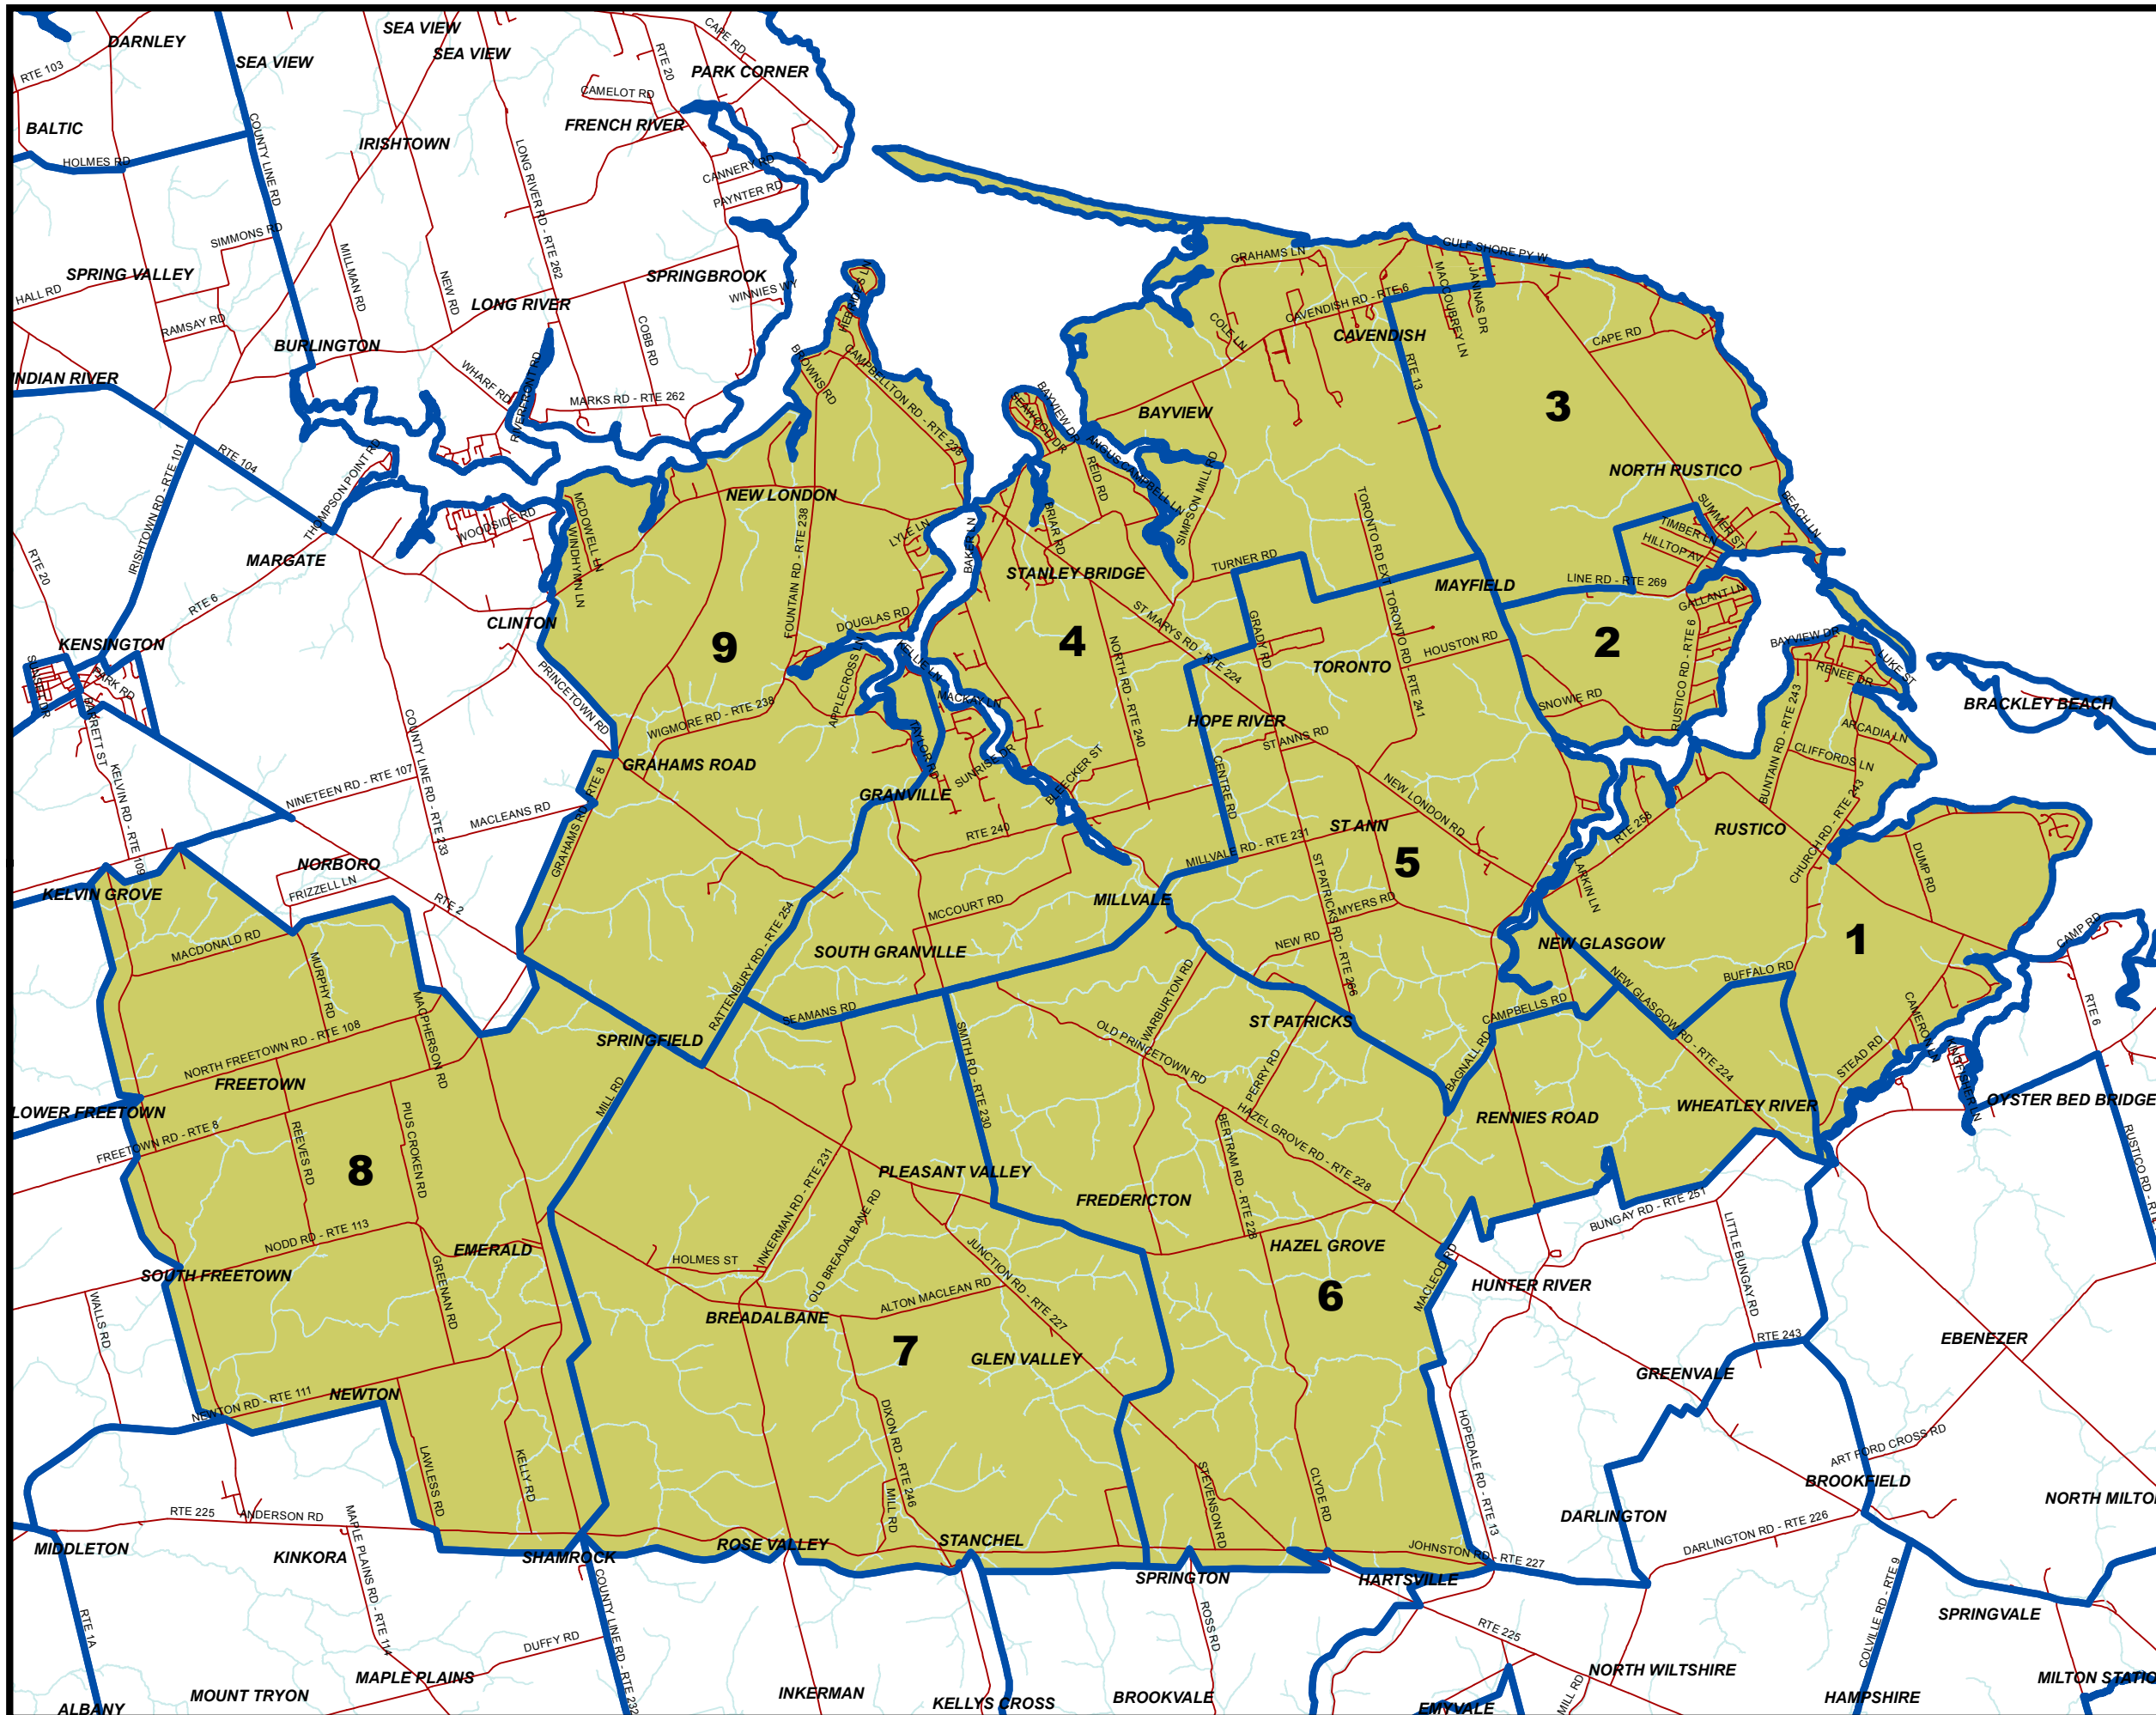

Provincial Electoral District

No. 18

Rustico - Emerald

Polling Divisions

- 1 - RUSTICO
- 2 - NORTH RUSTICO
- 3 - LANTERN HILL
- 4 - STANLEY BRIDGE
- 5 - ST ANN
- 6 - HAZEL GROVE
- 7 - BREADALBANE
- 8 - EMERALD
- 9 - NEW LONDON

Legend

Polling Divisions

An elector's polling division is determined by the location of the elector's civic address rather than in accordance with the physical location of the elector's residence.

Where a street or road is used as a boundary, electors living on opposite sides of that street or road will vote in different polling divisions

The maps are designed as a general index of the electoral district divisions and are not intended to be used for measurements or for legal purposes.

Elections
Prince Edward Island

176 Great George Street, Suite 160
Charlottetown, PE C1A 4K9
1-888-234-8683
www.electionspei.ca