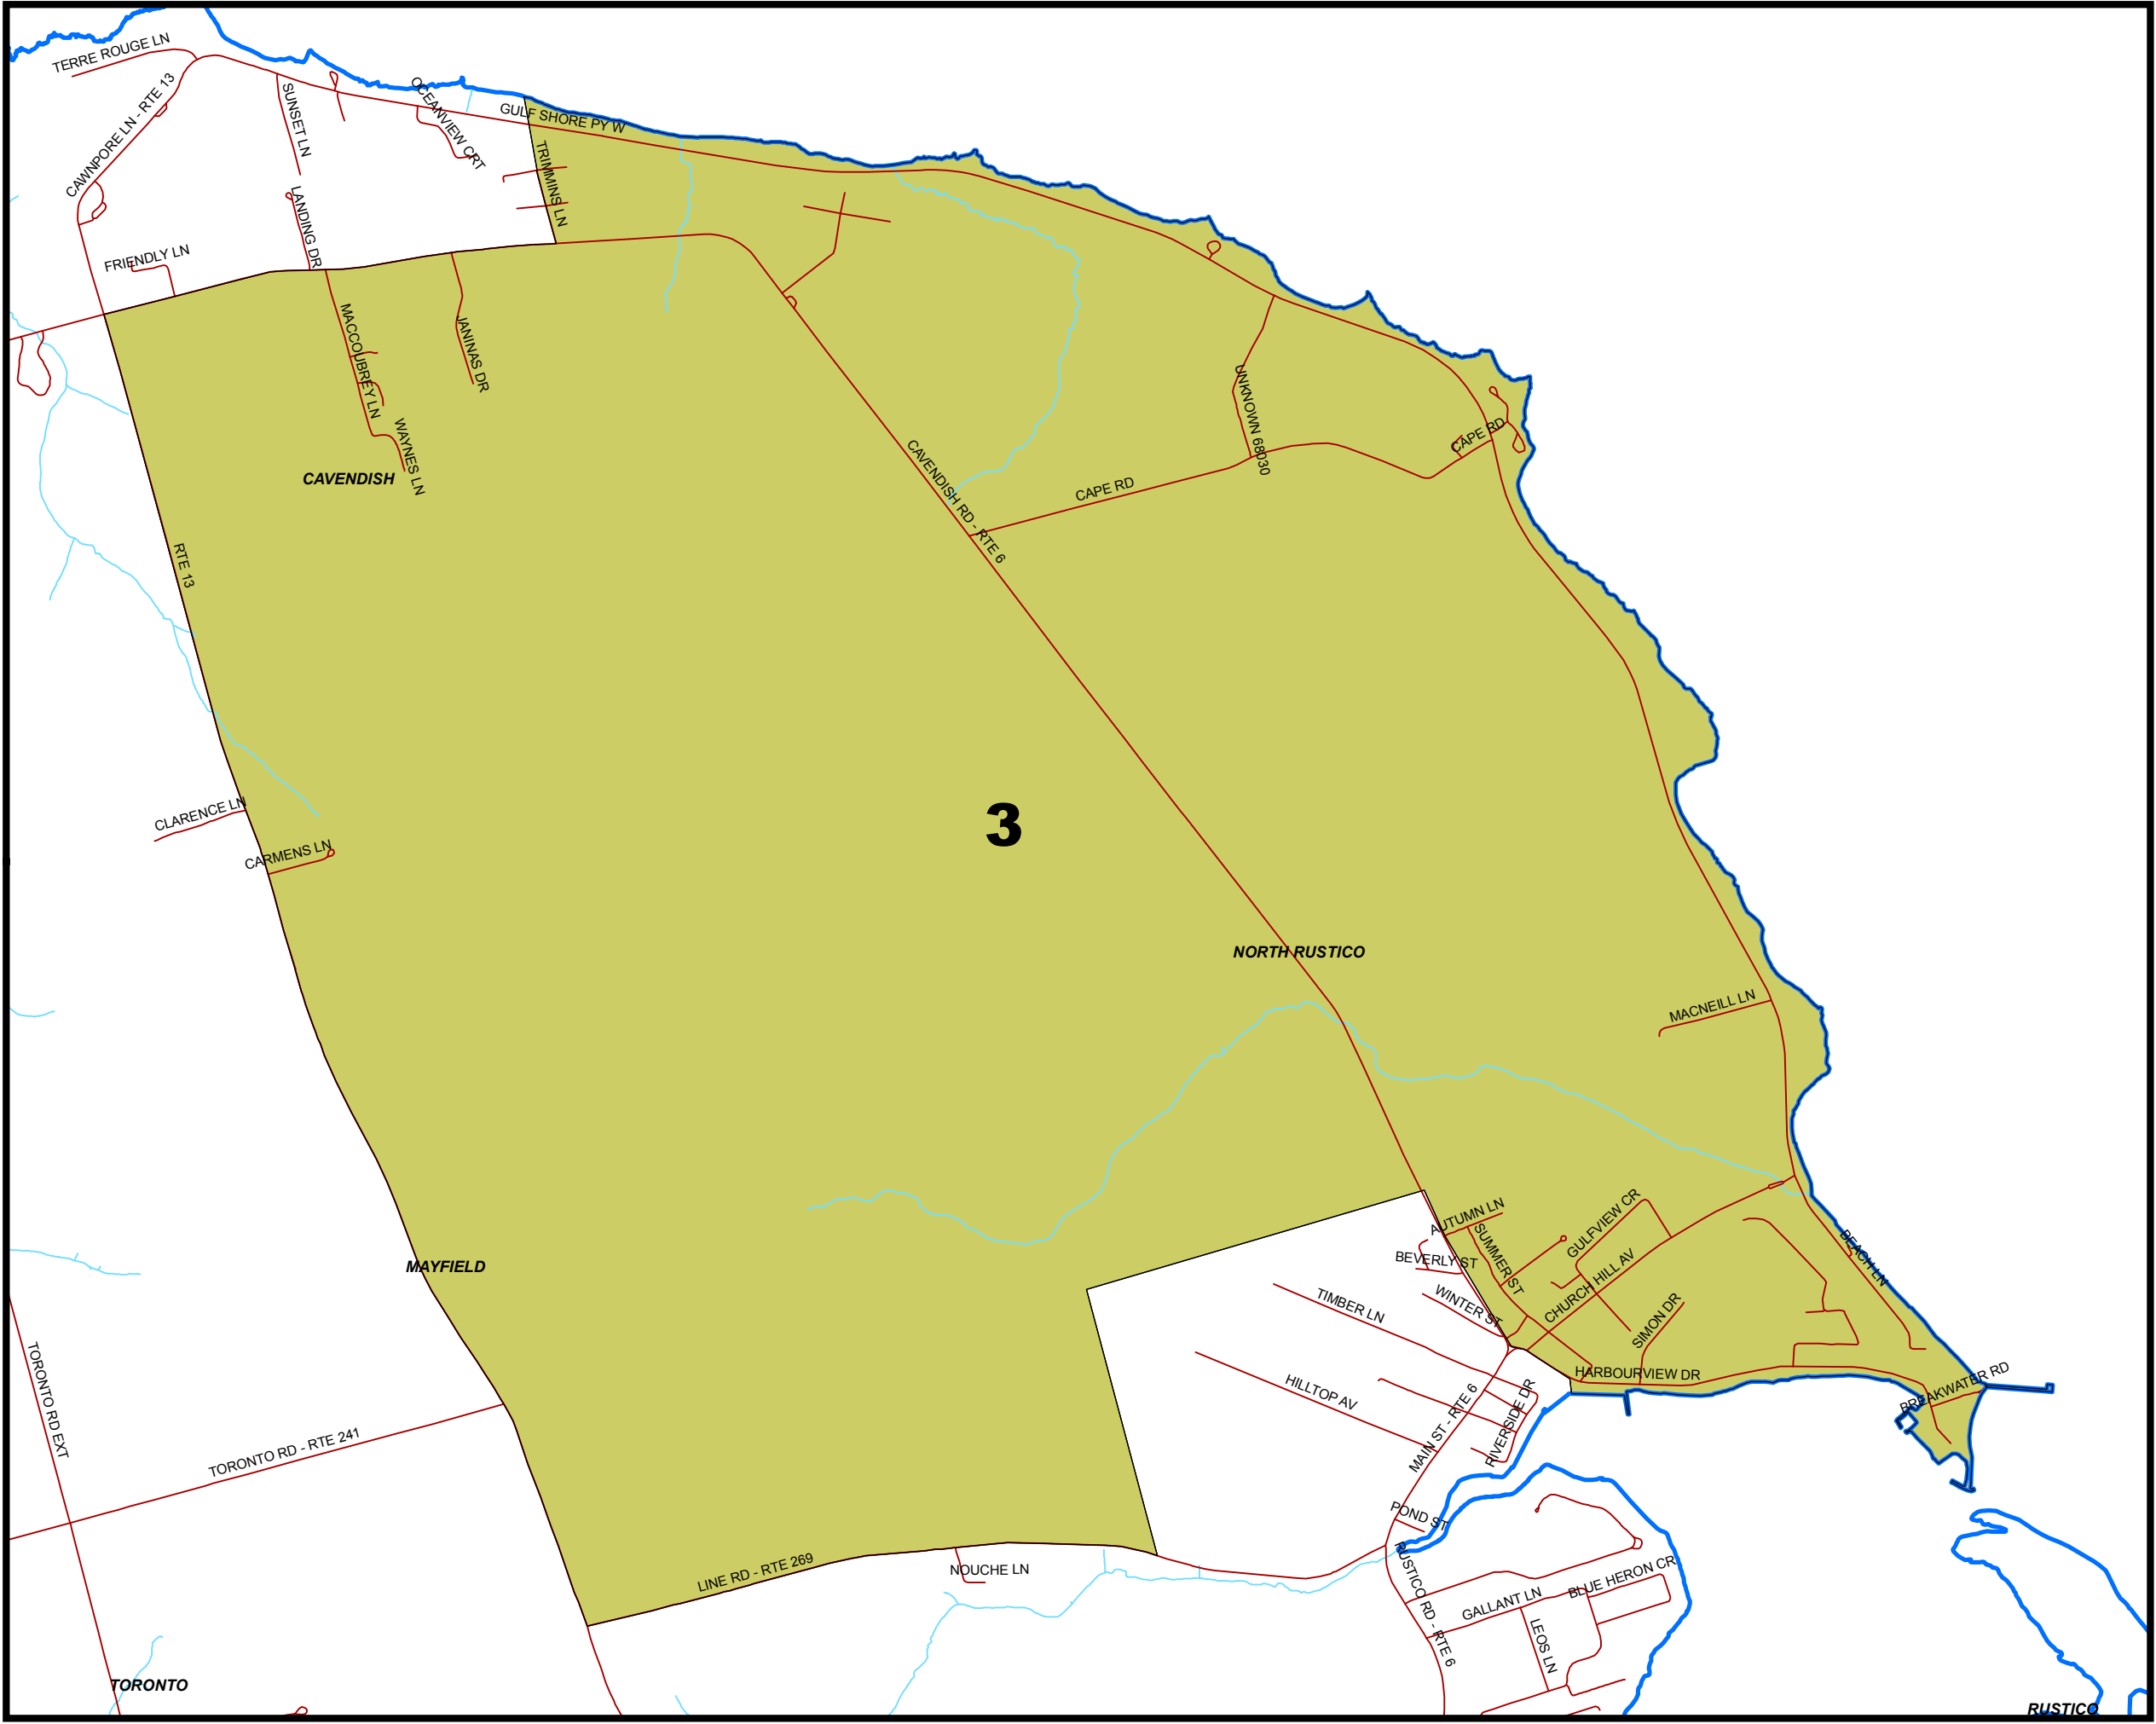

**Provincial Electoral District**

No. 18  
Rustico - Emerald

**Polling Division**

No. 3  
LANTERN HILL

**Legend**

 Polling Division

Note:  
The maps are designed as a general index of the electoral district divisions and are not intended to be used for measurements or for legal purposes.